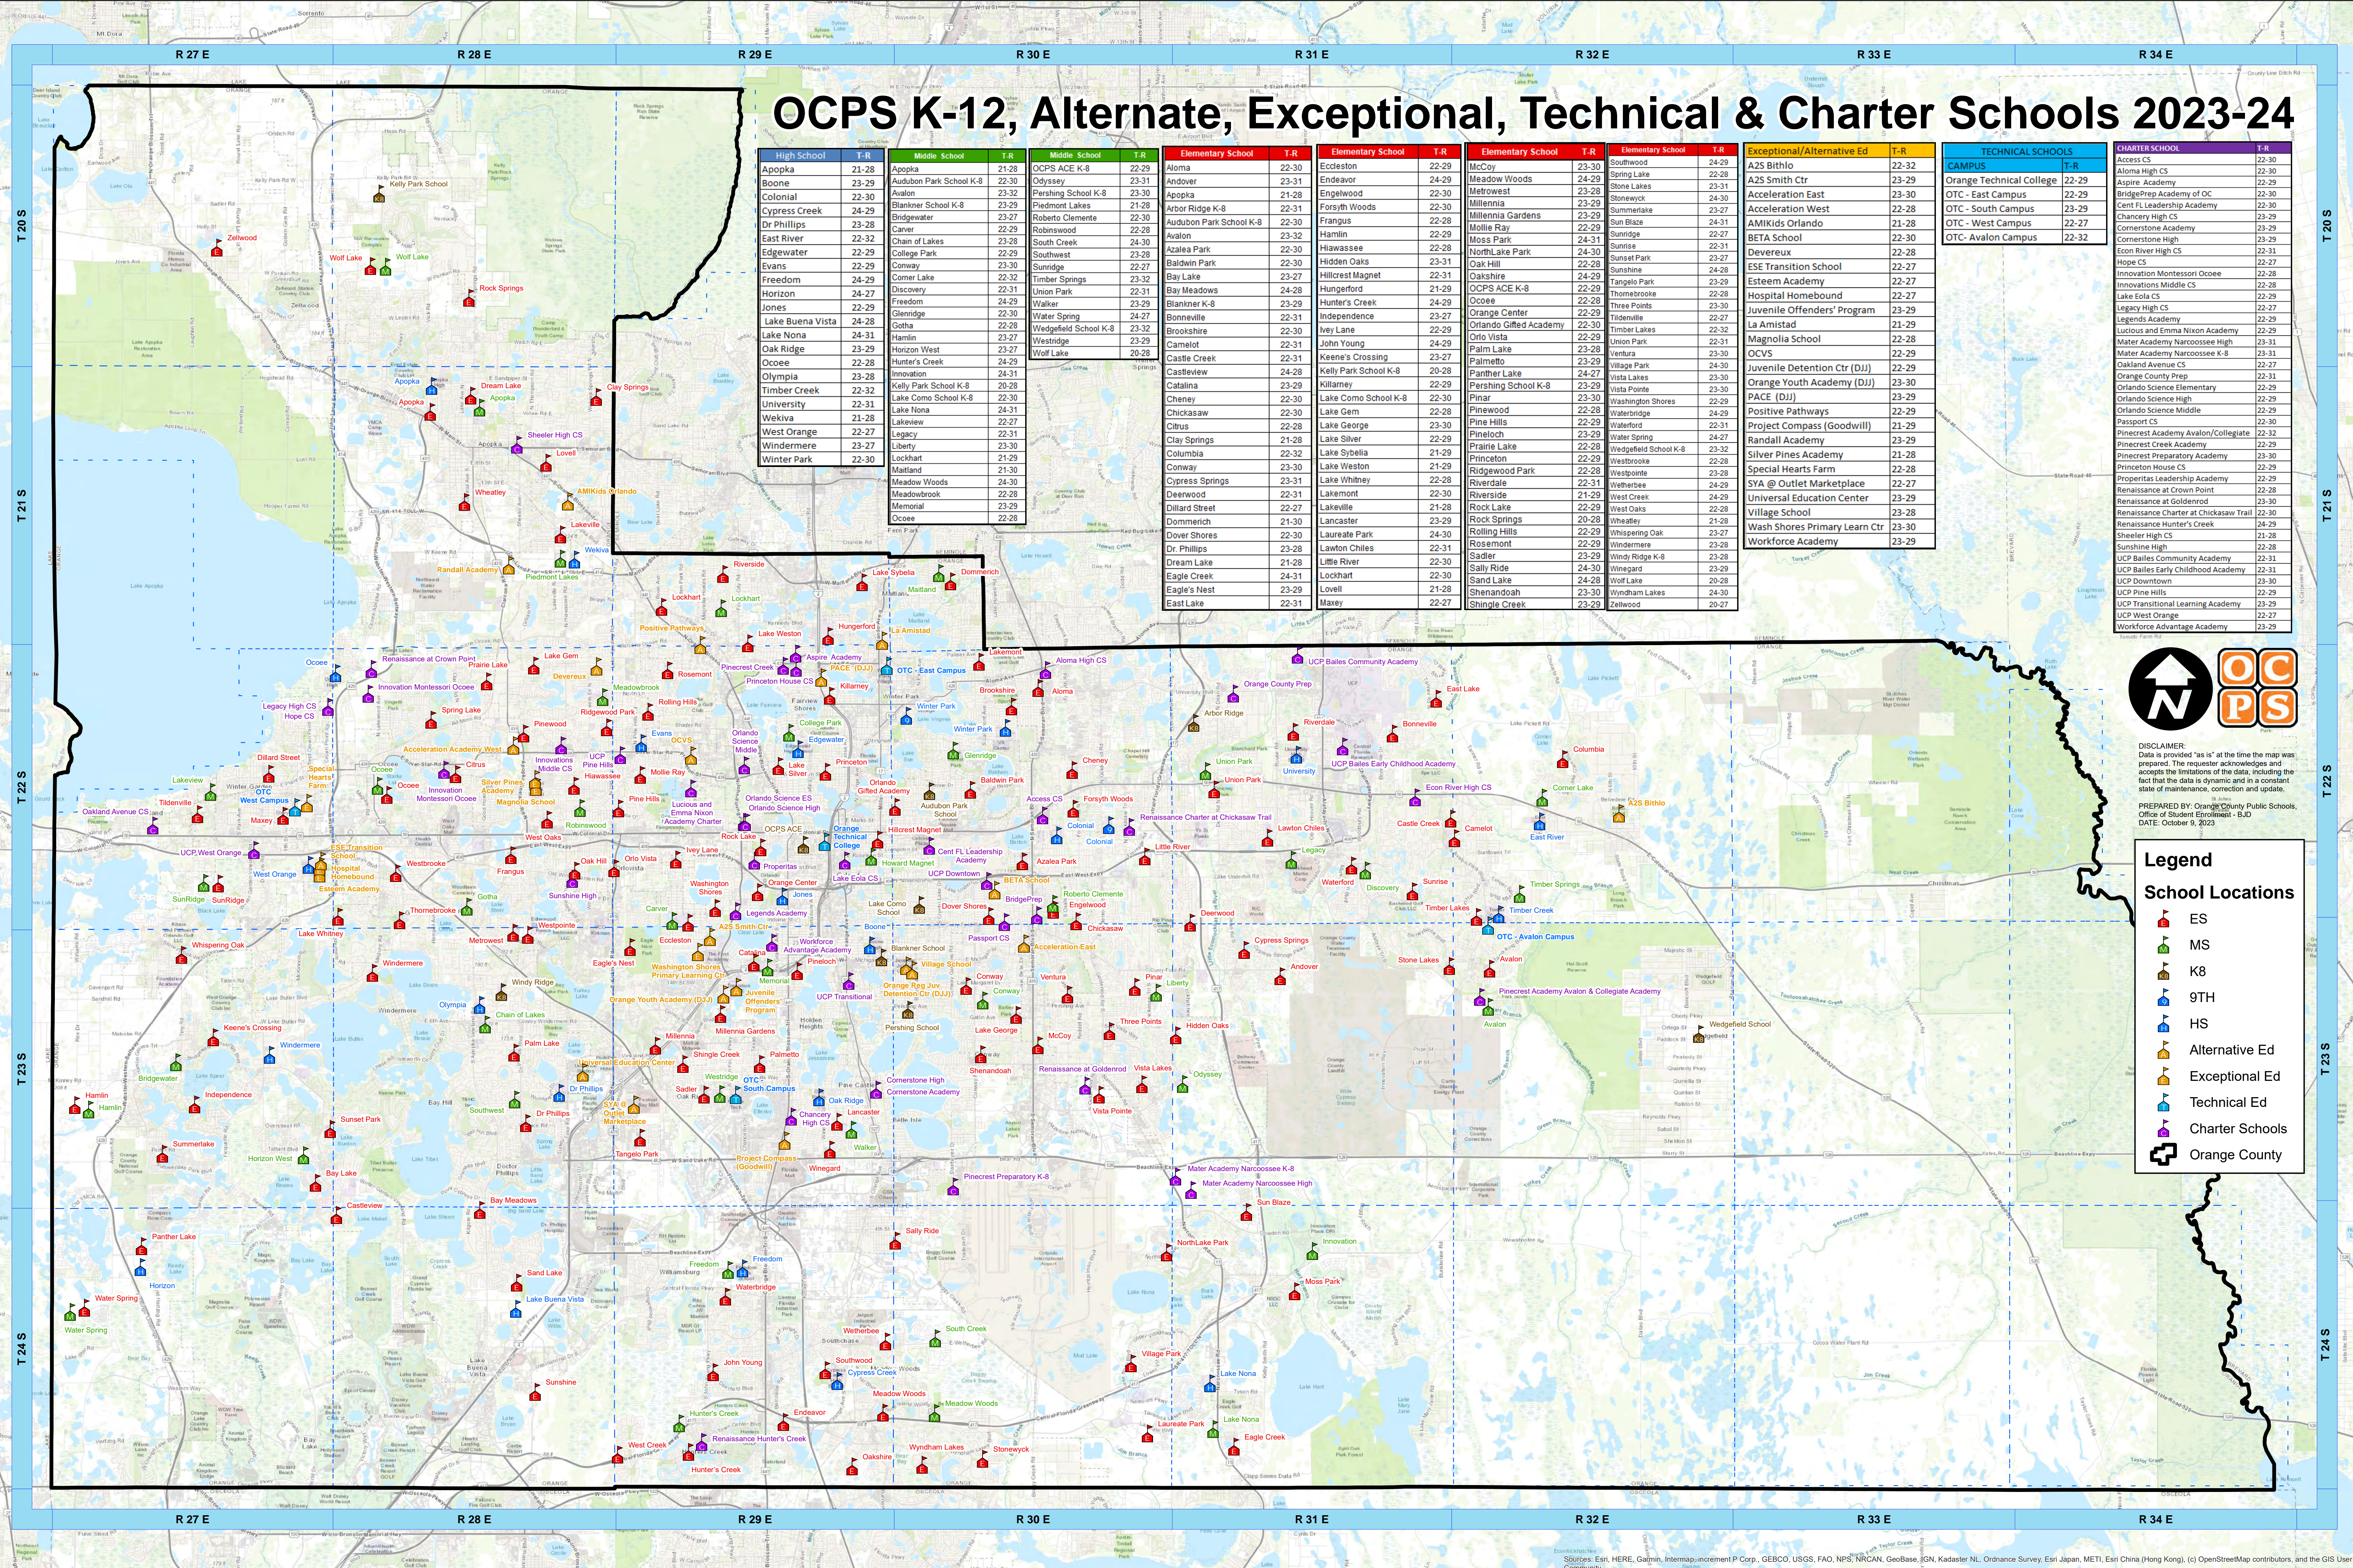

High School	T-R	Middle School	T-R	Middle School	T-R	Elementary School	T-R	Elementary School	T-R	Elementary School	T-R	Elementary School	T-R	Exceptional/Alternative Ed	T-R	TECHNICAL SCHOOLS	T-R	CHARTER SCHOOLS	T-R
Apopka	21-28	Apopka	21-28	OCPS ACE K-8	22-29	Aloma	22-30	Eccleston	22-29	McCoy	23-30	Southwood	24-29	A2S Bithlo	22-32	CAMPUS		Access CS	22-30
Boone	23-29	Audubon Park School K-8	23-31	Odyssey	23-31	Andover	23-31	Endeavor	24-29	Meadow Woods	24-29	Spring Lake	22-28	A2S Smith Ctr	23-29	Orange Technical College	22-29	Alma High CS	22-30
Colonial	22-30	Avalon	23-32	Pershing School K-8	23-30	Apopka	21-28	Englewood	22-30	Metrowest	23-28	Stone Lakes	23-31	Acceleration East	23-30	Aspire Academy	22-29	BridgePrep Academy of OC	22-30
Cypress Creek	24-29	Blankner School K-8	23-29	Piedmont Lakes	21-28	Arbor Ridge K-8	22-31	Arbor Ridge	22-30	Millenia	23-29	Stonerwyck	24-30	Acceleration West	22-28	Cent FL Leadership Academy	22-30	Cent FL Leadership Academy	22-30
Dr Phillips	23-28	Bridgewater	23-27	Roberto Clemente	22-30	Audubon Park School K-8	22-30	Forsyth Woods	22-30	Millenia Gardens	23-29	Summerlake	23-27	AMIKids Orlando	21-28	Chancery High CS	23-29	Chancery High CS	23-29
East River	22-32	Carver	22-29	South Creek	24-30	Avalon	23-32	Frangus	22-28	Mollie Ray	22-29	Sun Blaze	24-31	BETA School	22-30	Comerstone Academy	23-29	Comerstone High	23-29
Edgewater	22-29	Chain of Lakes	23-28	Southwest	23-28	Azalea Park	22-30	Hamiin	22-29	Moss Park	24-31	Sunrise	22-27	Devereux	22-28	Econ River High CS	22-31	Econ River High CS	22-31
Evans	22-29	College Park	22-29	Sunridge	22-27	Baldwin Park	22-30	Hiawassee	22-28	NorthLake Park	24-31	Sunset Park	23-27	ESE Transition School	22-27	Innovation Montessori Ocoee	22-28	Innovation Montessori Ocoee	22-28
Freedom	24-29	Conway	23-30	Timber Springs	23-32	Bay Lake	23-27	Hidden Oaks	23-31	Oak Hill	22-28	Tangalo Park	23-29	Estem Academy	22-27	Innovations Middle CS	22-28	Lake Eola CS	22-29
Horizon	24-27	Corner Lake	23-30	Union Park	22-31	Bay Meadows	24-28	Hungerford	21-29	OCPS ACE K-8	22-29	Thornbrooke	22-28	Hospital Homebound	22-27	Legacy High CS	22-27	Legacy High CS	22-27
Jones	22-29	Walker	23-29	Walker	23-29	Blankner K-8	23-29	Hunter's Creek	23-29	Ocoee	22-28	Three Points	23-30	Juvenile Offenders' Program	23-29	Legends Academy	22-29	Legends Academy	22-29
Lake Buena Vista	24-28	Glenridge	22-30	Water Spring	24-27	Bonnieville	22-31	Independence	23-27	Orange Center	22-29	Tidenville	22-27	La Amistad	21-29	Lucious and Emma Nixon Academy	22-29	Lucious and Emma Nixon Academy	22-29
Lake Nona	24-31	Gotha	22-28	Wedgfield School K-8	23-32	Brookshire	22-30	Independence	23-27	Orlando Gifted Academy	22-30	Timber Lakes	22-32	Mater Academy Narcoossee K-8	23-31	Mater Academy Narcoossee High	23-31	Mater Academy Narcoossee High	23-31
Ocoee	22-28	Hamiin	23-27	Westridge	23-29	Camelot	22-31	John Young	24-29	Palmetto	23-29	Union Park	22-31	Mater Academy Narcoossee K-8	23-31	Oakland Avenue CS	22-27	Oakland Avenue CS	22-27
Olympia	23-28	Horizon West	23-27	Wolf Lake	20-28	Castle Creek	22-31	Keene's Crossing	23-27	Panther Lake	24-27	Village Park	24-30	Orange Youth Academy (DUJ)	23-30	Orange County Prep	22-31	Orange County Prep	22-31
Timber Creek	22-32	Hunter's Creek	24-29			Castview	24-28	Kelly Park School K-8	20-28	Pinar	23-29	Vista Lakes	23-30	Juvenile Detention Ctr (DUJ)	22-29	PACE (DUJ)	23-29	Pace (DUJ)	23-29
University	22-31	Innovation	24-31			Catalina	23-29	Killamey	22-29	Pinecrest	23-29	Vista Lakes	23-30	Orange Youth Academy (DUJ)	23-30	Project Compass (Goodwill)	21-29	Project Compass (Goodwill)	21-29
Wekiva	21-28	Olympia	23-28			Chickasaw	22-30	Lake Como School K-8	22-30	Pineview	23-29	Waterford	22-29	Randall Academy	23-29	Randall Academy	23-29	Randall Academy	23-29
West Orange	22-27	Timber Creek	22-32			Citrus	22-28	Lake George	23-30	Pine Hills	22-28	Waterford	22-29	Silver Pines Academy	21-28	Silver Pines Academy	21-28	Silver Pines Academy	21-28
Windermere	23-27	Lake Nona	24-31			Clay Springs	21-28	Lake Silver	21-29	Lakewood	22-27	Waterford	22-29	Special Hearts Farm	22-28	Special Hearts Farm	22-28	Special Hearts Farm	22-28
Winter Park	22-30	Lakewood	22-27			Columbia	22-32	Lake Sybella	21-29	Lockhart	22-28	Wedgfield School K-8	23-32	SVA @ Outlet Marketplace	22-27	SVA @ Outlet Marketplace	22-27	SVA @ Outlet Marketplace	22-27
		Legacy	23-31			Conway	23-30	Lake Weston	21-29	Lockhart	22-28	Westbrook	22-28	Universal Education Center	23-29	Universal Education Center	23-29	Universal Education Center	23-29
		Liberty	23-30			Cypress Springs	23-31	Lake Whitney	22-28	Memorial	23-29	Westbrook	22-28	Village School	23-30	Village School	23-30	Village School	23-30

Legend	
	ES
	MS
	K8
	9TH
	HS
	Alternative Ed
	Exceptional Ed
	Technical Ed
	Charter Schools
	Orange County